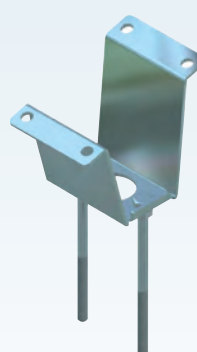

SHIELD

104-03890

104-04890

- Optional flat or radius mounting brackets with two mounting studs available to accommodate different cabinet configurations
- Body is constructed of black styrene, color customization available
- Optional tower light
- Artwork not included
- Optional gold or black chrome bezel available at extra charge

SUZO HAPP

SUZO HAPP

RINGO

SHIELD

TOWER LIGHT ACCESSORIES

SUZO HAPP

Design Your Tower Light using the Matrix Below

11-1	S	F	T	X	Color of Insert (1 Tier only)
	Size	Frame Finish	# of Tiers (Up to 3)		
S= Size	F= Frame Finish	T= Tiers			
7= Standard	4= Gold	1= One Tier			
8= Mini	8= Chrome	2= Two Tiers			
		3= Three Tiers			

TOWER LIGHT ADAPTER HARNESS

TOWER LIGHT ADAPTER BRACKET

96-0565-00 Tower Light Adapter Harness
104-0001 Tower Light Adapter Bracket

SUZO HAPP

MINI ELLIPSE PLEXIGLASS

95-2746-00

SHIELD PLEXIGLASS

95-2739-00