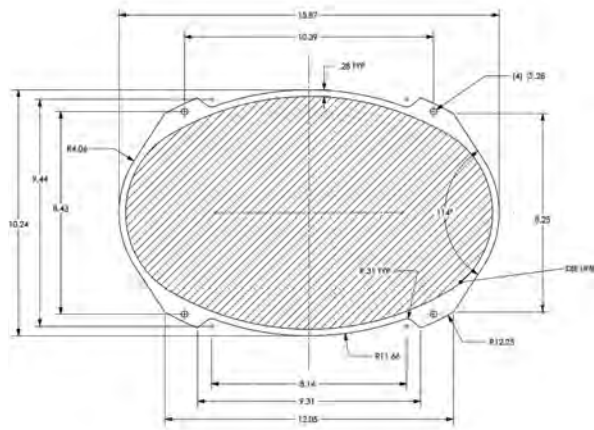

MINI ELLIPSE PLEXIGLASS

95-2746-00