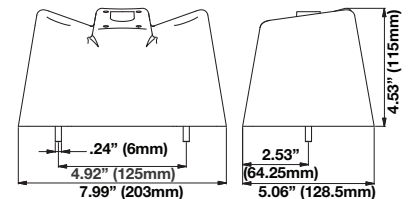

ARC BASE

15 DEG. SLOPED BASE

FLAT BASE

TOPPER BOX BASES

- 104-0010-1 Topper Base, 15° Slanting
- 104-0015-1 Topper Base, 250° Curved For Round Top
- 104-0020-1 Topper Base, Flat

MINI ELLIPSE

104-06890

ELLIPSE