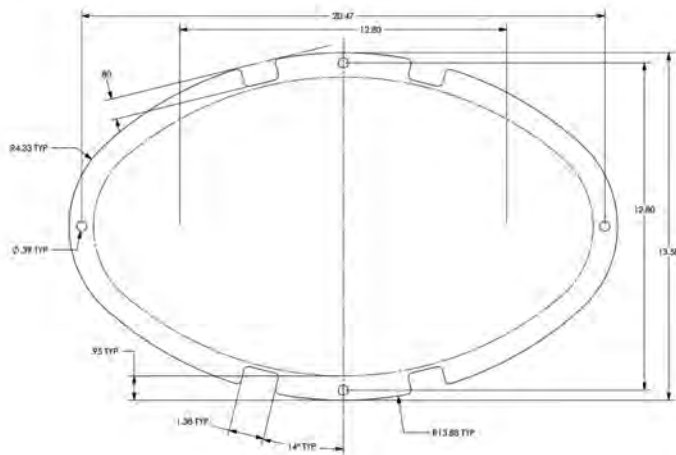

ELLIPSE PLEXIGLASS

95-2738-00