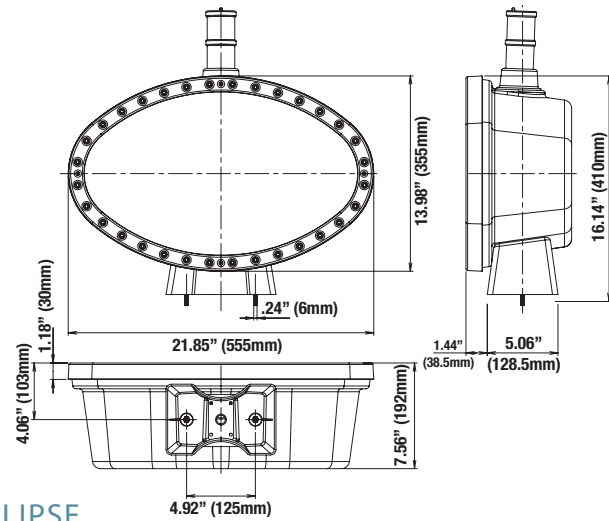

MINI ELLIPSE

ELLIPSE

SUZO HAPP

'CLASSIC' AND MINI 'CLASSIC TOWER LIGHTS

- Two different lens heights to accommodate your cabinet design
- Standard version is for upright cabinets, Mini for sit down models
- Both Standard and Mini versions available with chrome or gold plating
- Available with one, two or three lights; 6 different colors for various combinations
- Bag containing one of each color (red, orange, yellow, green, blue and white) insert included for each tier
- White shield foil made from special heat resistant Formex material
- Standard Molex plug and harness included
- All "Classic" Tower Lights include UL approved wiring, separate ground strap and 12V - 3W 0.39" (10mm) wedge base lamps
- All Classic towerlights are standard including UL approved wiring, separate ground strap and fitted with 12V - 3W 10mm wedge base lamps.
- Standard Molex plug & Harness Included