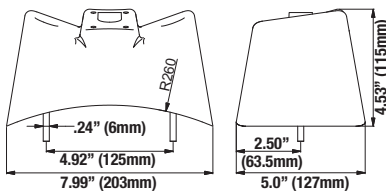

ARC BASE

15 DEG. SLOPED BASE

FLAT BASE

TOPPER BOX BASES

- 104-0010-1 Topper Base, 15° Slanting
- 104-0015-1 Topper Base, 250° Curved For Round Top
- 104-0020-1 Topper Base, Flat

MINI ELLIPSE

104-06890

ELLIPSE