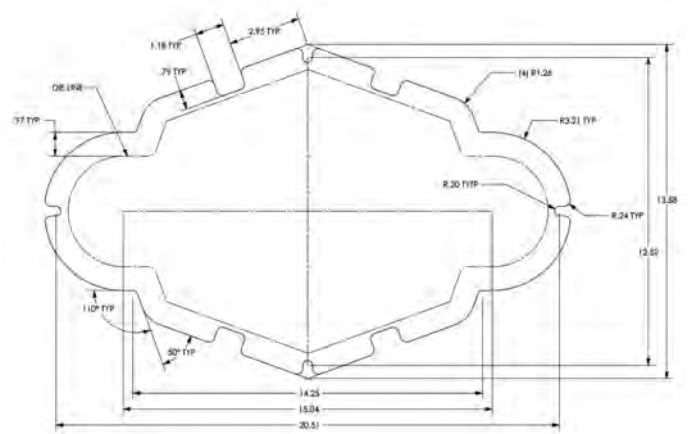

RINGO PLEXIGLASS

95-2740-00