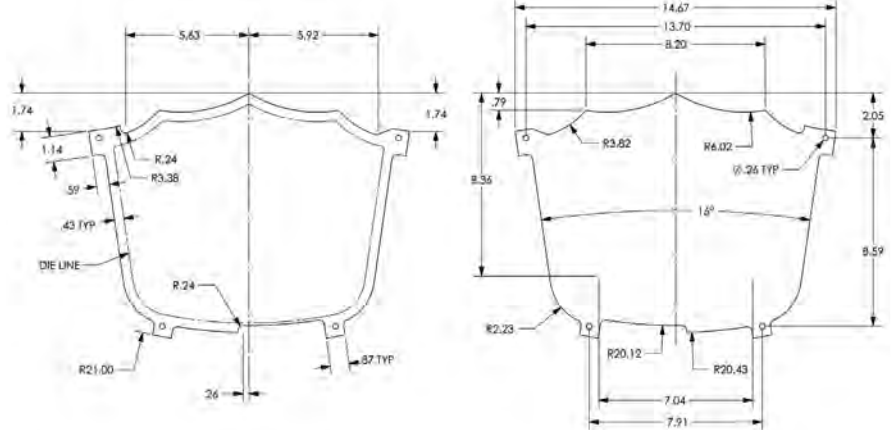

SHIELD PLEXIGLASS

95-2739-00