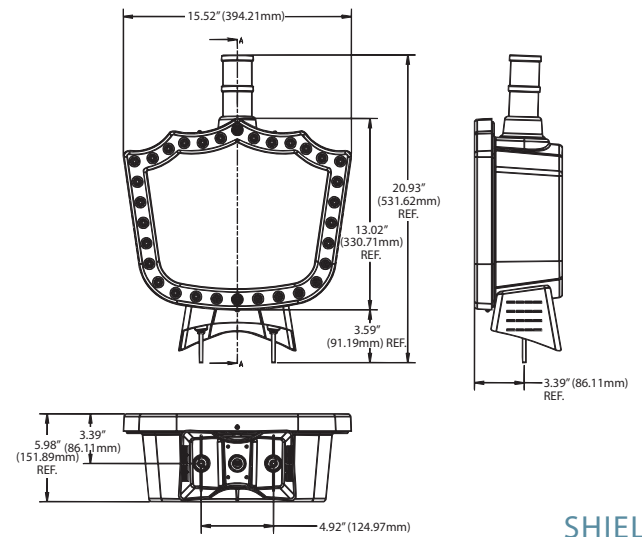

SHIELD

104-03890

104-04890

- Optional flat or radius mounting brackets with two mounting studs available to accommodate different cabinet configurations
- Body is constructed of black styrene, color customization available
- Optional tower light
- Artwork not included
- Optional gold or black chrome bezel available at extra charge

SUZO HAPP

SUZO HAPP

RINGO

SHIELD

TOWER LIGHT ACCESSORIES

SUZO HAPP

Design Your Tower Light using the Matrix Below

11-1	S	F	T	X	Color of Insert (1 Tier only)
	Size	Frame Finish	# of Tiers (Up to 3)		
S= Size	F= Frame Finish	T= Tiers			
7= Standard	4= Gold	1= One Tier			
8= Mini	8= Chrome	2= Two Tiers			
		3= Three Tiers			