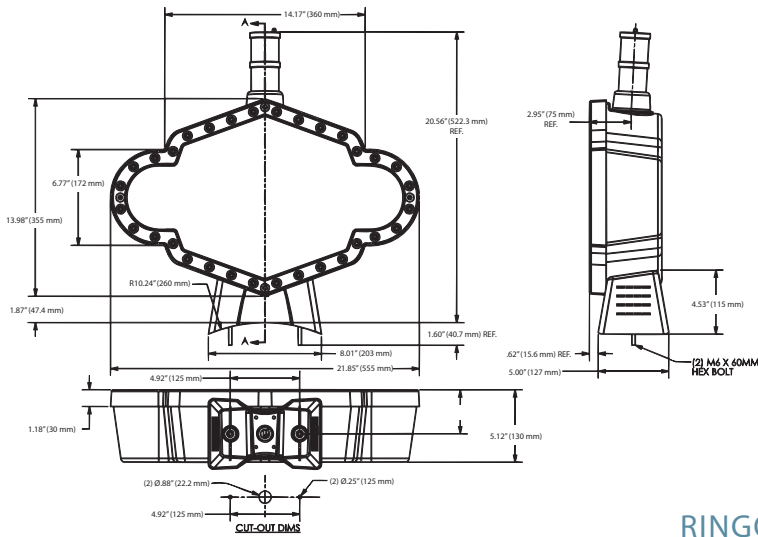

SUZO HAPP

SUZO HAPP

RINGO

SHIELD

TOWER LIGHT ACCESSORIES

SUZO HAPP

Design Your Tower Light using the Matrix Below

11-1	S	F	T	X	Color of Insert (1 Tier only)
	Size	Frame Finish	# of Tiers (Up to 3)		
S= Size	F= Frame Finish	T= Tiers			
7= Standard	4= Gold	1= One Tier			
8= Mini	8= Chrome	2= Two Tiers			
		3= Three Tiers			