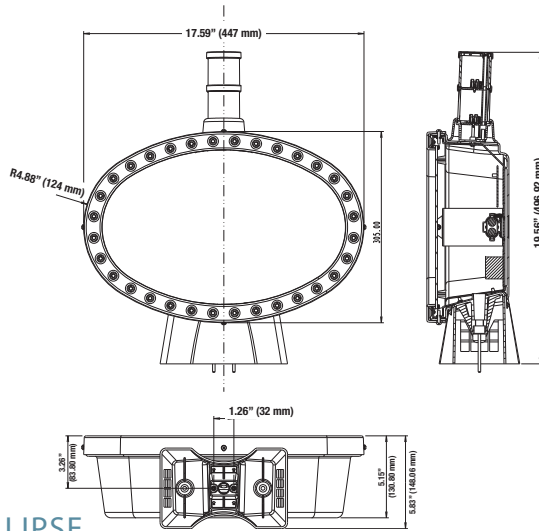

ARC BASE

15 DEG. SLOPED BASE

FLAT BASE

TOPPER BOX BASES

- 104-0010-1 Topper Base, 15° Slanting
- 104-0015-1 Topper Base, 250° Curved For Round Top
- 104-0020-1 Topper Base, Flat

MINI ELLIPSE

104-06890

ELLIPSE

MINI ELLIPSE

ELLIPSE

SUZO HAPP

'CLASSIC' AND MINI 'CLASSIC TOWER LIGHTS

- Two different lens heights to accommodate your cabinet design
- Standard version is for upright cabinets, Mini for sit down models
- Both Standard and Mini versions available with chrome or gold plating
- Available with one, two or three lights; 6 different colors for various combinations
- Bag containing one of each color (red, orange, yellow, green, blue and white) insert included for each tier
- White shield foil made from special heat resistant Formex material
- Standard Molex plug and harness included
- All "Classic" Tower Lights include UL approved wiring, separate ground strap and 12V - 3W 0.39" (10mm) wedge base lamps
- All Classic towerlights are standard including UL approved wiring, separate ground strap and fitted with 12V - 3W 10mm wedge base lamps.
- Standard Molex plug & Harness Included