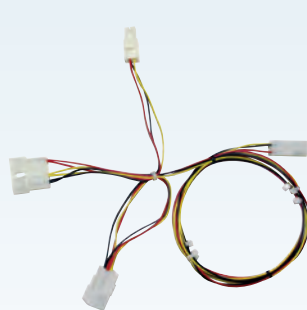

SHIELD

104-03890

104-04890

- Optional flat or radius mounting brackets with two mounting studs available to accommodate different cabinet configurations
- Body is constructed of black styrene, color customization available
- Optional tower light
- Artwork not included
- Optional gold or black chrome bezel available at extra charge

SUZO HAPP

SUZO HAPP

RINGO

SHIELD

TOWER LIGHT ACCESSORIES

SUZO HAPP

Design Your Tower Light using the Matrix Below

11-1	S	F	T	X	Color of Insert (1 Tier only)
	Size	Frame Finish	# of Tiers (Up to 3)		
S= Size	F= Frame Finish	T= Tiers			
7= Standard	4= Gold	1= One Tier			
8= Mini	8= Chrome	2= Two Tiers			
		3= Three Tiers			

TOWER LIGHT ADAPTER HARNESS

TOWER LIGHT ADAPTER BRACKET

96-0565-00 Tower Light Adapter Harness
104-0001 Tower Light Adapter Bracket

SUZO HAPP

MINI ELLIPSE PLEXIGLASS

95-2746-00

SHIELD PLEXIGLASS

95-2739-00