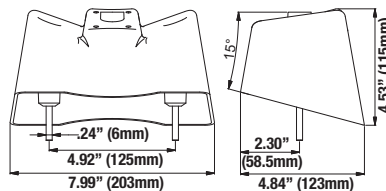

ARC BASE

15 DEG. SLOPED BASE

FLAT BASE

TOPPER BOX BASES

- 104-0010-1 Topper Base, 15° Slanting
- 104-0015-1 Topper Base, 250° Curved For Round Top
- 104-0020-1 Topper Base, Flat

MINI ELLIPSE

104-06890

ELLIPSE